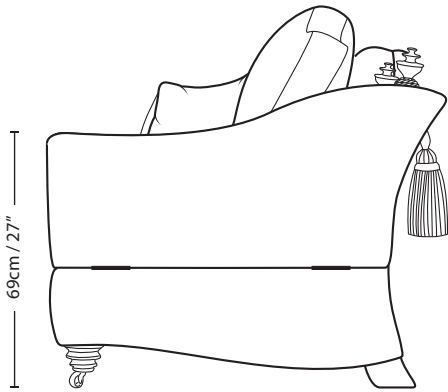

PICASSO

2.5 SEATER FORMAL CUSHION

18cm / 7" 150cm / 59" 18cm / 7"

69cm / 27"

94cm / 37"

53cm / 21"

92cm / 36"

186cm / 73"

Overall Height	Overall Width	Overall Depth	Arm Height	Back Height of Frame	Seat Height	Arm Width	Inside Width Arm to Arm	Seat Depth to Cushions	Seat Depth no Cushions
94cm / 37"	186cm / 73"	112cm / 44"	69cm / 27"	92cm / 36"	53cm / 21"	18cm / 7"	150cm / 59"	56cm / 22"	76cm / 30"

Seating sizes vary to a great extent and particularly wherever there are soft cushions involved, this is magnified with front of seat to back cushion depths, whilst formal back cushions will vary with age and plumping. It is essential to note that scatter back cushion depths will adjust from which point you measure, overtime and with plumping, the accurate measurement does not exist as it will resize each and every time you enjoy its comfort.