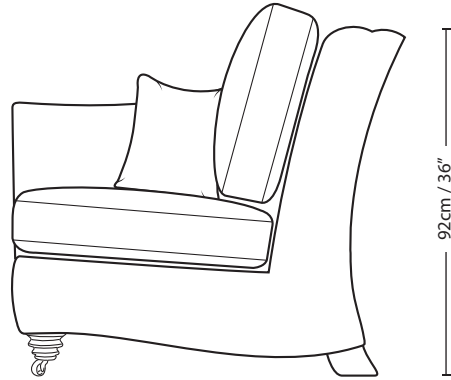

PICASSO

2.5 SEATER FORMAL CUSHION

18cm / 7" 150cm / 59" 18cm / 7"

69cm / 27"

94cm / 37"

53cm / 21"

92cm / 36"

186cm / 73"

Overall Height	Overall Width	Overall Depth	Arm Height	Back Height of Frame	Seat Height	Arm Width	Inside Width Arm to Arm	Seat Depth to Cushions	Seat Depth no Cushions
94cm / 37"	186cm / 73"	112cm / 44"	69cm / 27"	92cm / 36"	53cm / 21"	18cm / 7"	150cm / 59"	56cm / 22"	76cm / 30"

Seating sizes vary to a great extent and particularly wherever there are soft cushions involved, this is magnified with front of seat to back cushion depths, whilst formal back cushions will vary with age and plumping. It is essential to note that scatter back cushion depths will adjust from which point you measure, overtime and with plumping, the accurate measurement does not exist as it will resize each and every time you enjoy its comfort.