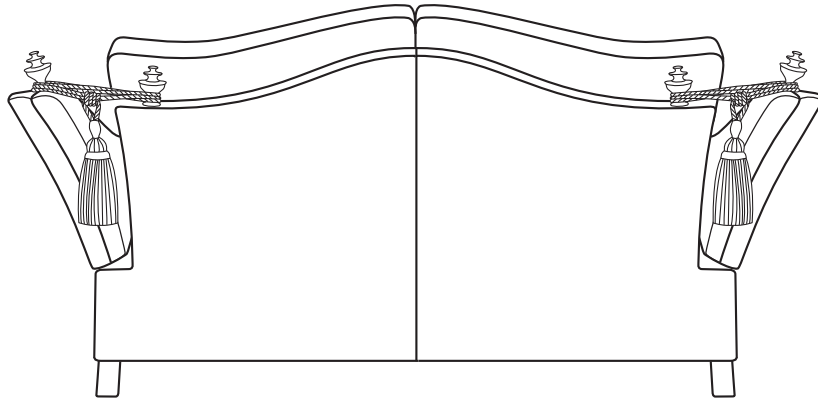

PICASSO

2.5 SEATER FORMAL CUSHION

18cm / 7" 150cm / 59" 18cm / 7"

69cm / 27"

94cm / 37"

53cm / 21"

92cm / 36"

186cm / 73"

Overall Height	Overall Width	Overall Depth	Arm Height	Back Height of Frame	Seat Height	Arm Width	Inside Width Arm to Arm	Seat Depth to Cushions	Seat Depth no Cushions
94cm / 37"	186cm / 73"	112cm / 44"	69cm / 27"	92cm / 36"	53cm / 21"	18cm / 7"	150cm / 59"	56cm / 22"	76cm / 30"

Seating sizes vary to a great extent and particularly wherever there are soft cushions involved, this is magnified with front of seat to back cushion depths, whilst formal back cushions will vary with age and plumping. It is essential to note that scatter back cushion depths will adjust from which point you measure, overtime and with plumping, the accurate measurement does not exist as it will resize each and every time you enjoy its comfort.